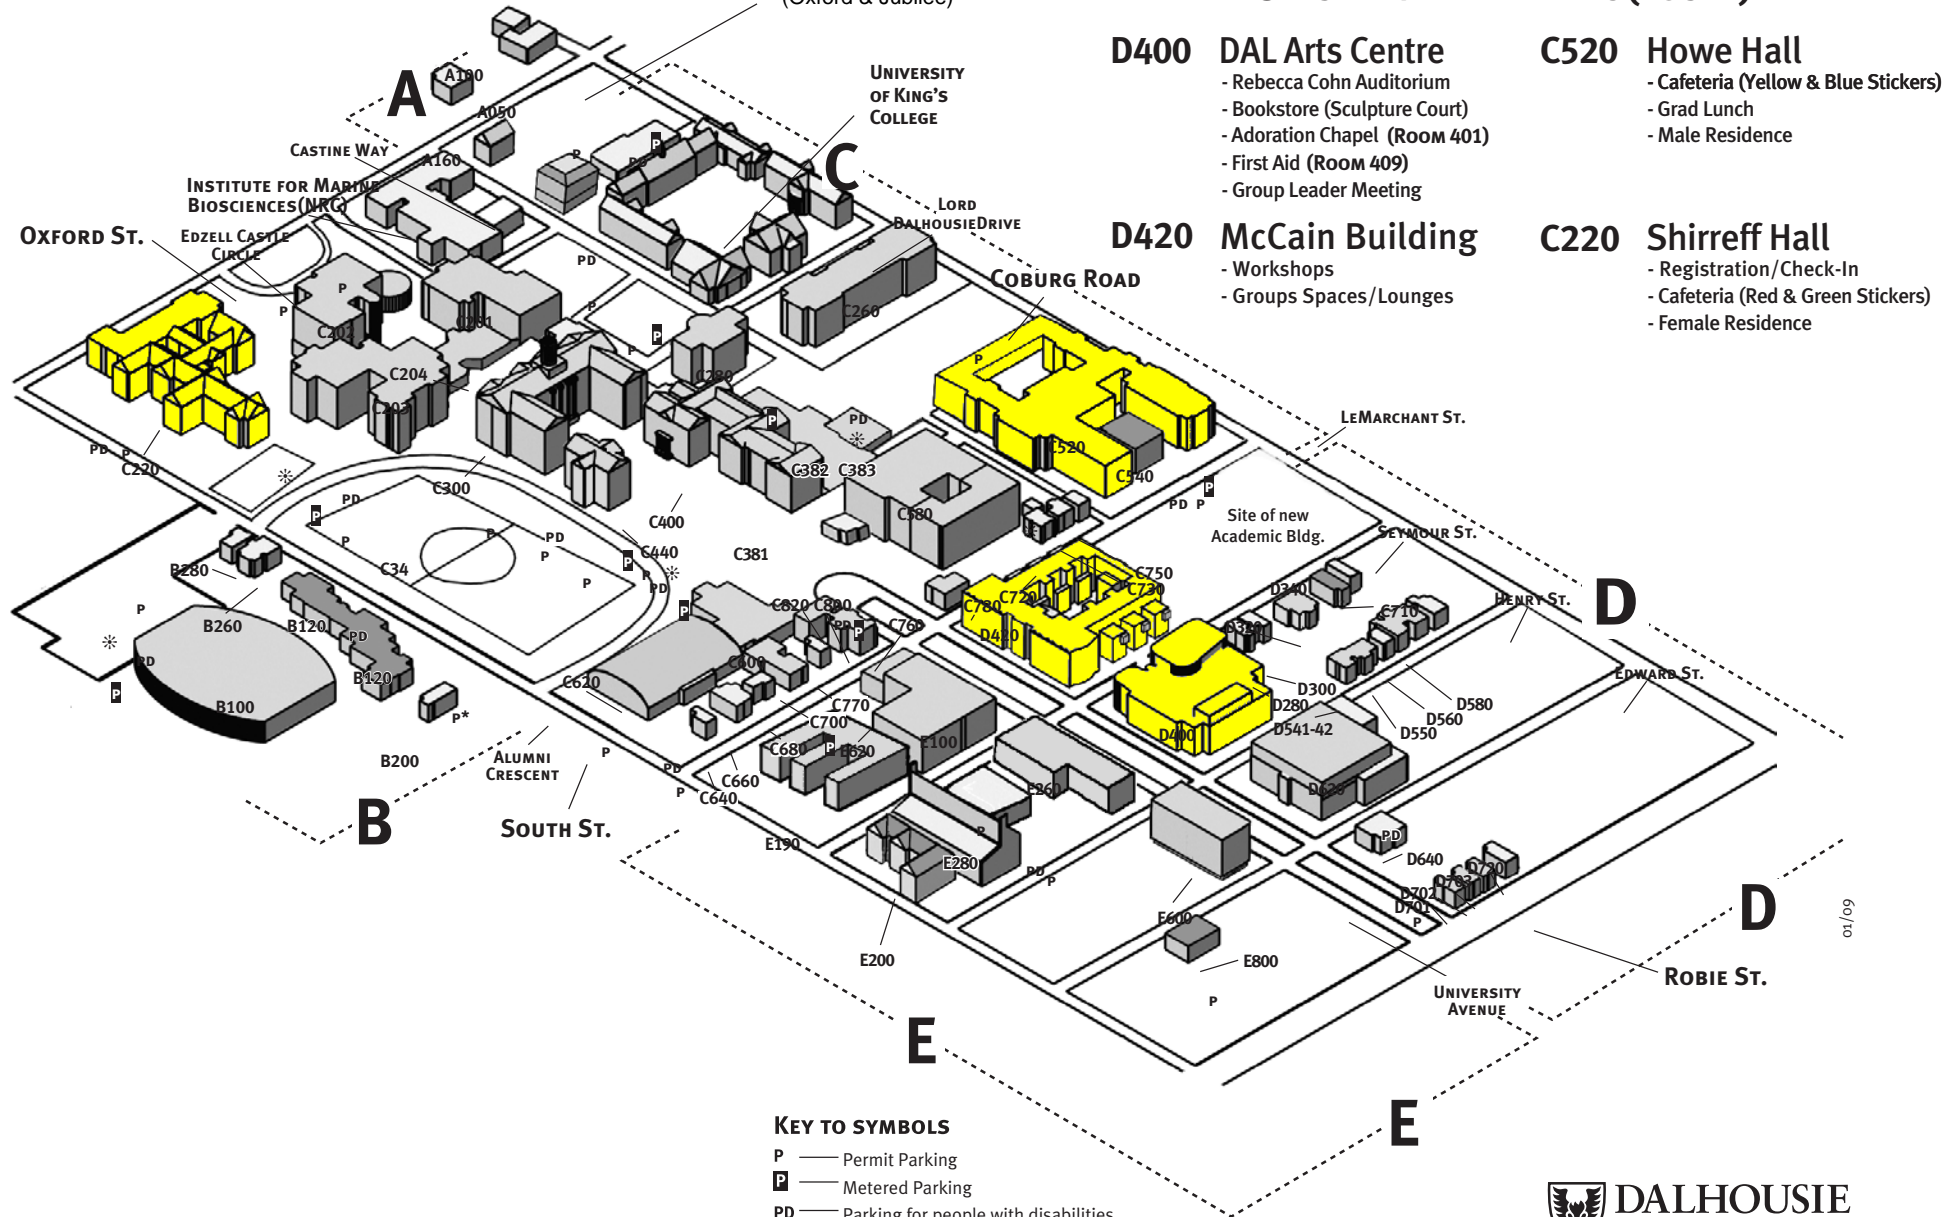

# DALHOUSIE UNIVERSITY CAMPUS

## STEUBENVILLE ATLANTIC (YOUTH)

- D400 DAL Arts Centre**
- Rebecca Cohn Auditorium
  - Bookstore (Sculpture Court)
  - Adoration Chapel (ROOM 401)
  - First Aid (ROOM 409)
  - Group Leader Meeting

- C520 Howe Hall**
- Cafeteria (Yellow & Blue Stickers)
  - Grad Lunch
  - Male Residence

- D420 McCain Building**
- Workshops
  - Groups Spaces/Lounges

- C220 Shirreff Hall**
- Registration/Check-In
  - Cafeteria (Red & Green Stickers)
  - Female Residence