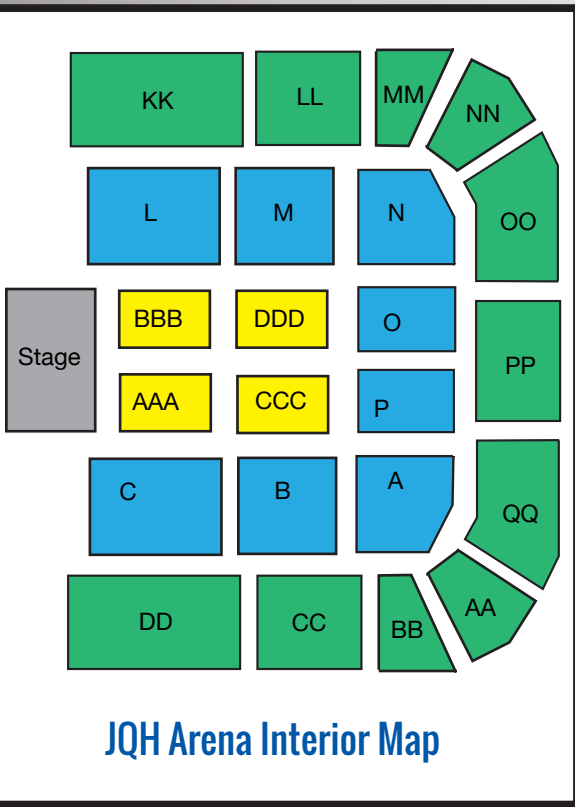

Garst

Hammons

Hutchens

E. Harrison

JQH
Arena

Lot 15
Car
Parking

Woods

E. Monroe/ Bear Blvd.

JQH Arena Interior Map

E. Madison St.

Freddie

Plaster
Student
Union

Wells

Missouri State University Map