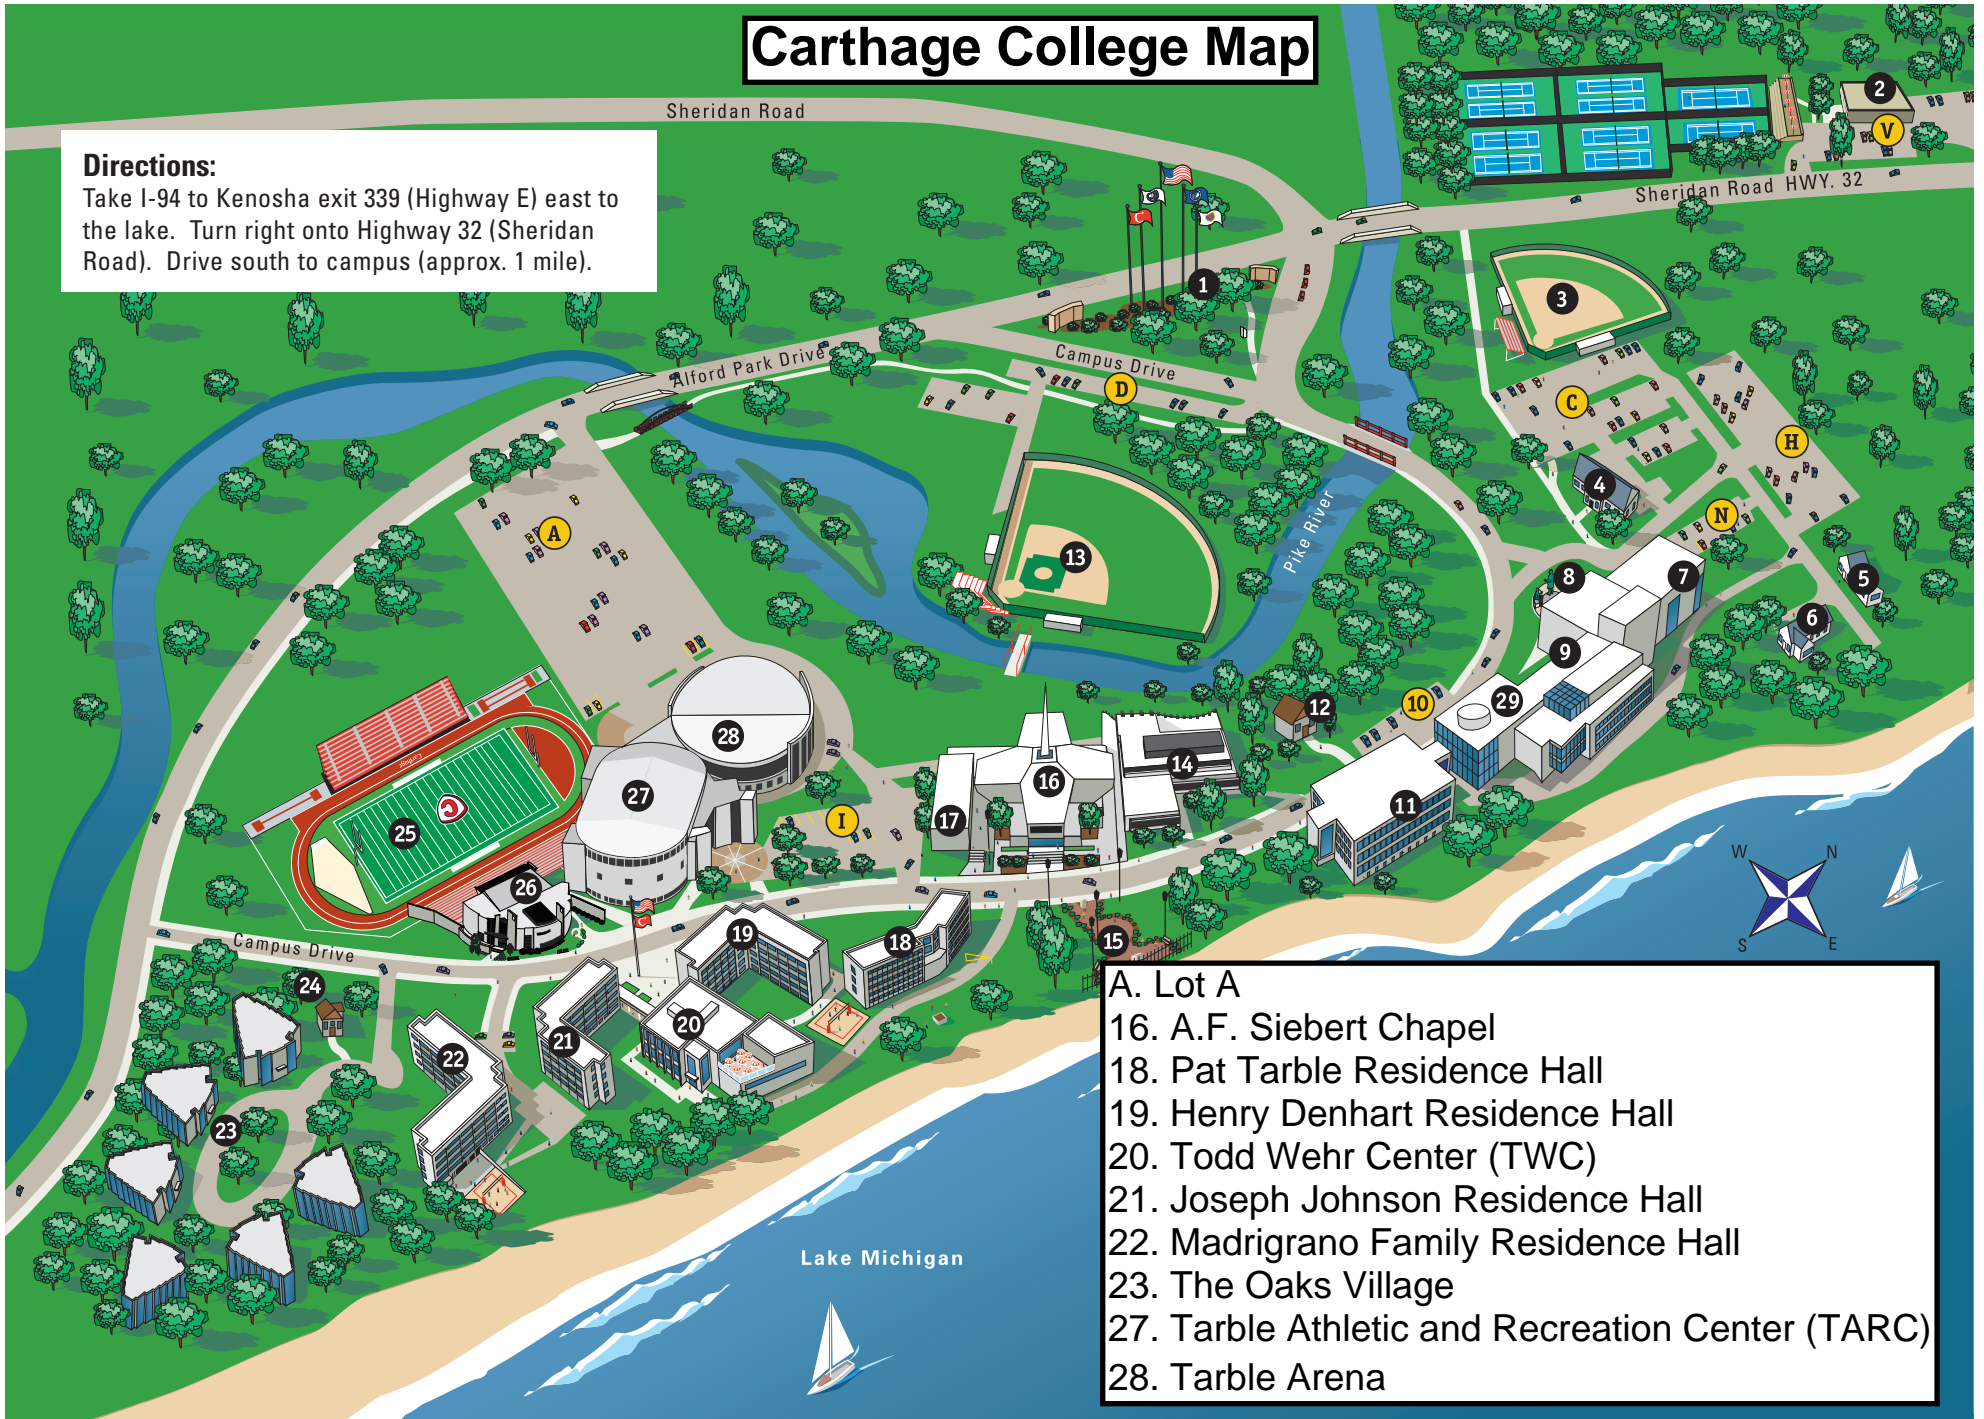

Carthage College Map

Directions:

Take I-94 to Kenosha exit 339 (Highway E) east to the lake. Turn right onto Highway 32 (Sheridan Road). Drive south to campus (approx. 1 mile).

- A. Lot A
- 16. A.F. Siebert Chapel
- 18. Pat Tarble Residence Hall
- 19. Henry Denhart Residence Hall
- 20. Todd Wehr Center (TWC)
- 21. Joseph Johnson Residence Hall
- 22. Madrigano Family Residence Hall
- 23. The Oaks Village
- 27. Tarble Athletic and Recreation Center (TARC)
- 28. Tarble Arena