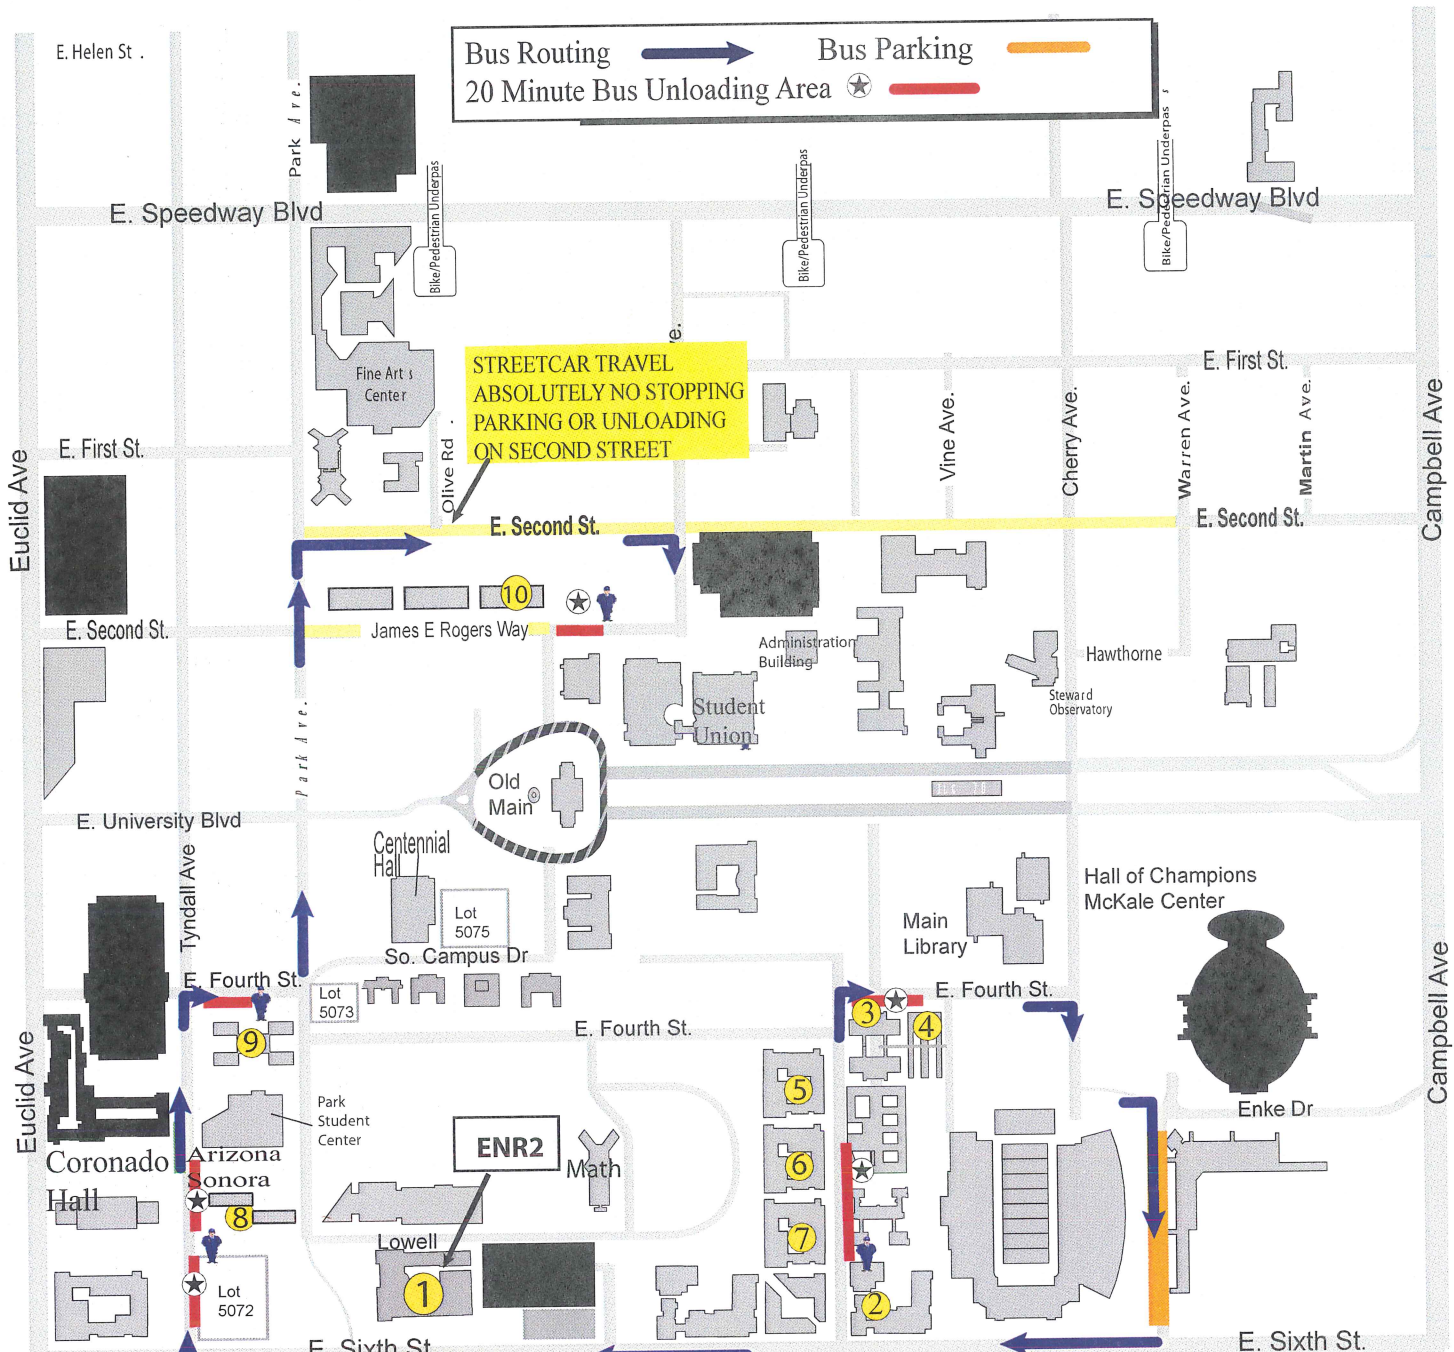

Life Teen

July 13-15, 2018

Parking & Transportation Services

Bus Routing → **Bus Parking** ———
20 Minute Bus Unloading Area ★ ———

STREETCAR TRAVEL
ABSOLUTELY NO STOPPING
PARKING OR UNLOADING
ON SECOND STREET

Lot 7102
 Lot 7103
 *Bus Parking

Lot 7105 *Bus
 Parking

*Bus parking on space available basis

Park to Register

- ① Registration at ENR2
- ② Likins
- ③ Graham Greenlee
- ④ Hopi Hall
- ⑤ Pueblo de la Cienega
- ⑥ Posada San Pedro
- ⑦ Villa del Puente
- ⑧ AZ Sonora
- ⑨ Kaibab/Huachuca
- ⑩ Yuma Hall

PTS Enforcement/Monitor