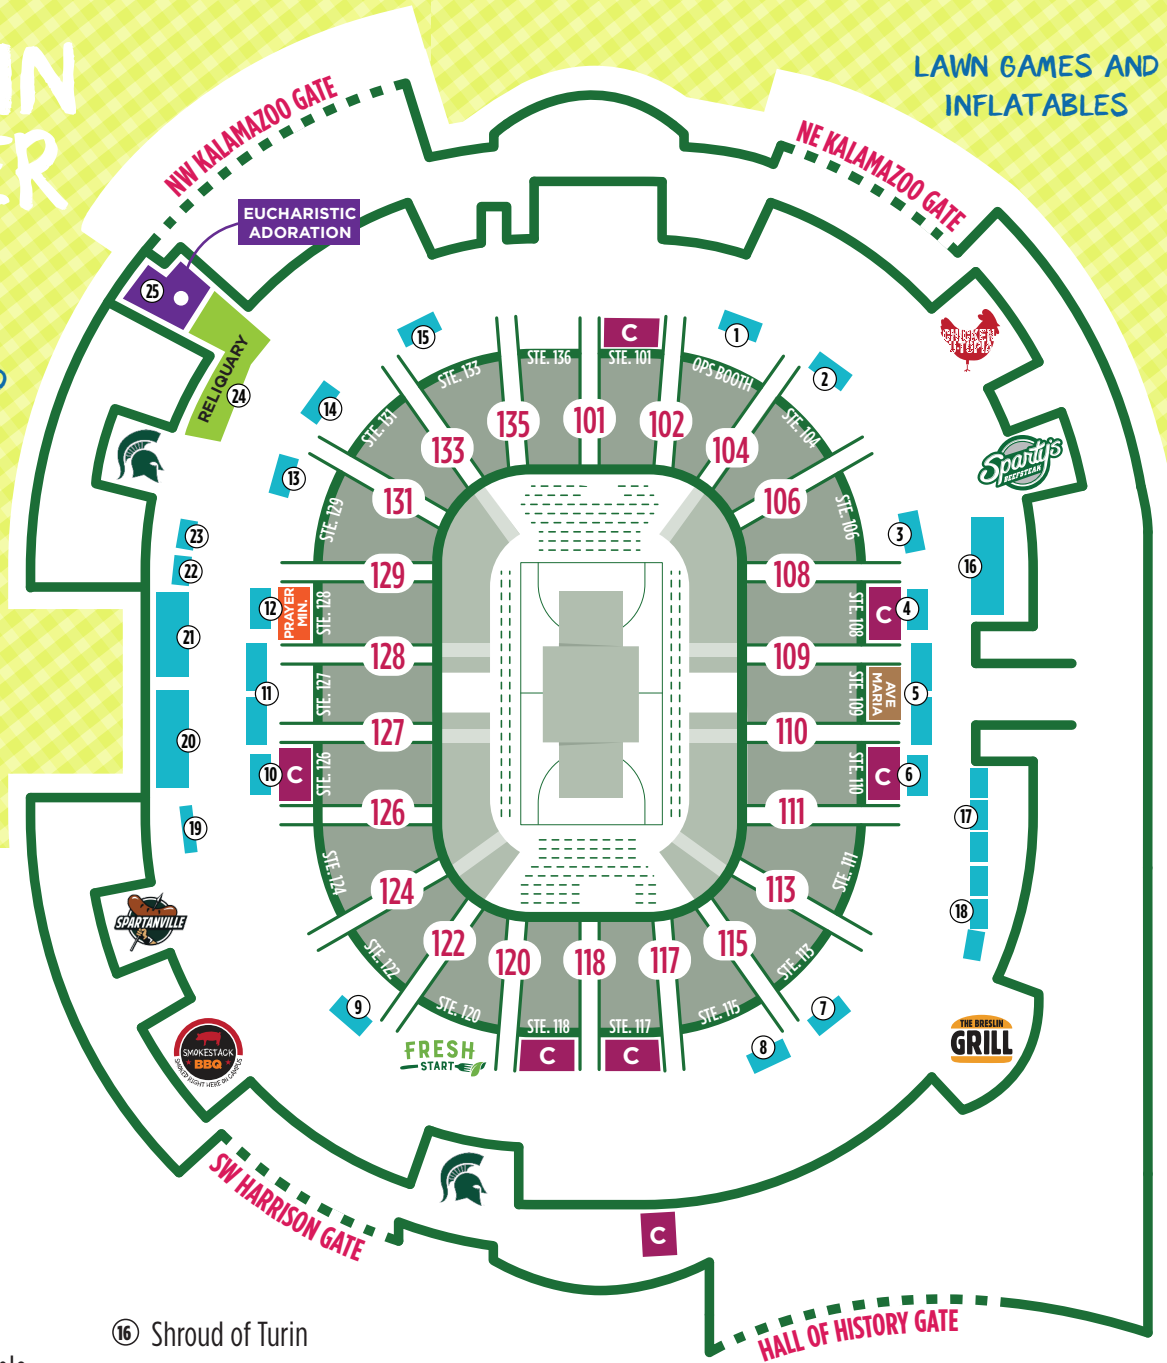

BRESLIN CENTER MAP

LAWN GAMES AND INFLATABLES

LAWN GAMES AND INFLATABLES

- ① My Parish App
- ② St. Paul Evangelization Inst.
- ③ Magis Center
- ④ EWTN
- ⑤ Jennifer Fulwiler
- ⑥ Lay Orders
- ⑦ Freebie Table
- ⑧ Knights of Columbus
- ⑨ My Parish App
- ⑩ Concourse Musicians Table
- ⑪ Dynamic Catholic
- ⑫ St. Paul Evangelization Institute
- ⑬ Renewal Ministries
- ⑭ i.d. 9:16
- ⑮ Our Lady of Guadalupe
- ⑯ Our Lady of Grace Bookstore
- ⑰ Concourse Band Stage

- ⑰ Shroud of Turin
- ⑱ St. Francis Bookstore
- ⑲ Augustine Institute / Formed.org
- ⑳ Our Lady of Grace Bookstore
- ㉑ Concourse Band Stage

- ㉑ Word on Fire Catholic Ministries
- ㉒ Deacon Larry Oney
- ㉓ Deacon Larry Oney

- ㉔ Reliquary
- ㉕ Adoration Chapel
- Confession Chapels
- Vendors